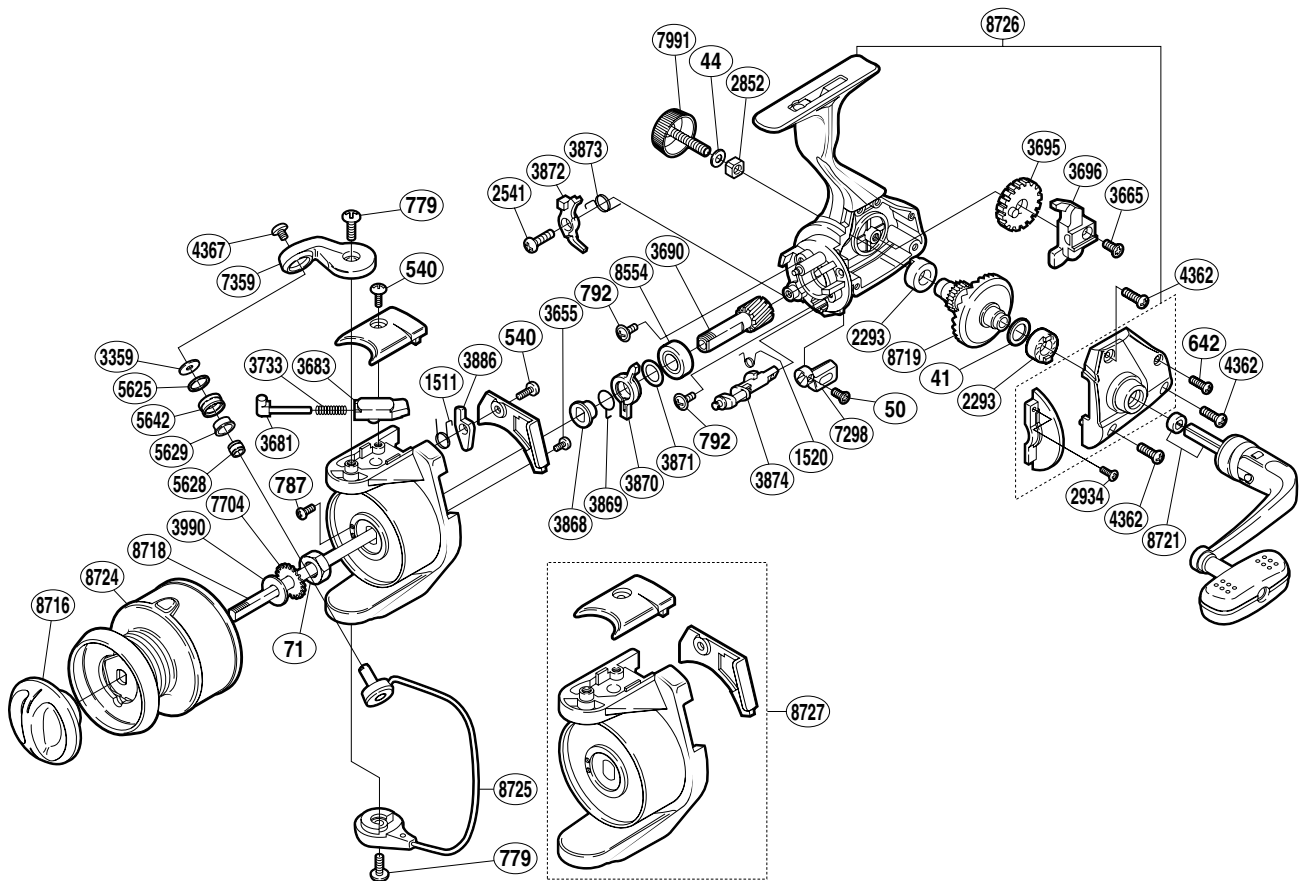

SHIMANO®

AERNOS

ARNS-4000

Part No.	Description	Part No.	Description	Part No.	Description
RD 0041	Drive Gear Washer	RD 3681	Bail Spring Guide (A)	RD 5628	Line Roller Collar
RD 0044	Handle Lock Washer	RD 3683	Bail Spring Guide (B)	RD 5629	Line Roller Bushing
RD 0050	Anti-Reverse Lever Screw	RD 3690	Pinion Gear	RD 5642	Line Roller
RD 0071	Rotor Nut	RD 3695	Oscillating Gear	RD 7298	Anti-Reverse Lever
RD 0540	Multi-Purpose Screw	RD 3696	Oscillating Slider	RD 7359	Bail Arm
RD 0642	Side Cover Screw (small)	RD 3733	Bail Spring	RD 7704	Spool Support
RD 0779	Multi-Purpose Screw	RD 3868	Lock Out Spring Holder	RD 7991	Handle Screw Cap
RD 0787	Nut Lock Screw	RD 3869	Anti-Reverse Lock Out Spring	RD 8554	Ball Bearing
RD 0792	Bearing Retainer Screw	RD 3870	Anti-Reverse Lock Out	RD 8716	Drag Knob
RD 1511	Lever Spring	RD 3871	Bushing Washer	RD 8718	Main Shaft
RD 1520	Anti-Reverse Cam Spring	RD 3872	Anti-Reverse Pawl	RD 8719	Drive Gear
RD 2293	Drive Gear Bushing	RD 3873	Anti-Reverse Pawl Spring	RD 8721	Handle Assembly
RD 2541	Anti-Reverse Pawl Screw	RD 3874	Anti-Reverse Cam	RD 8724	Spool Assembly
RD 2852	Handle Screw Lock	RD 3886	Bail Trip Lever	RD 8725	Bail Assembly
RD 2934	Flange Screw	RD 3990	Spool Washer	RD 8726	Body Assembly
RD 3359	Line Roller Washer	RD 4362	Side Cover Screw (large)	RD 8727	Rotor Assembly
RD 3655	Cover Screw	RD 4367	Line Roller Screw		
RD 3665	Slider Retainer Screw	RD 5625	Line Roller Spacer		